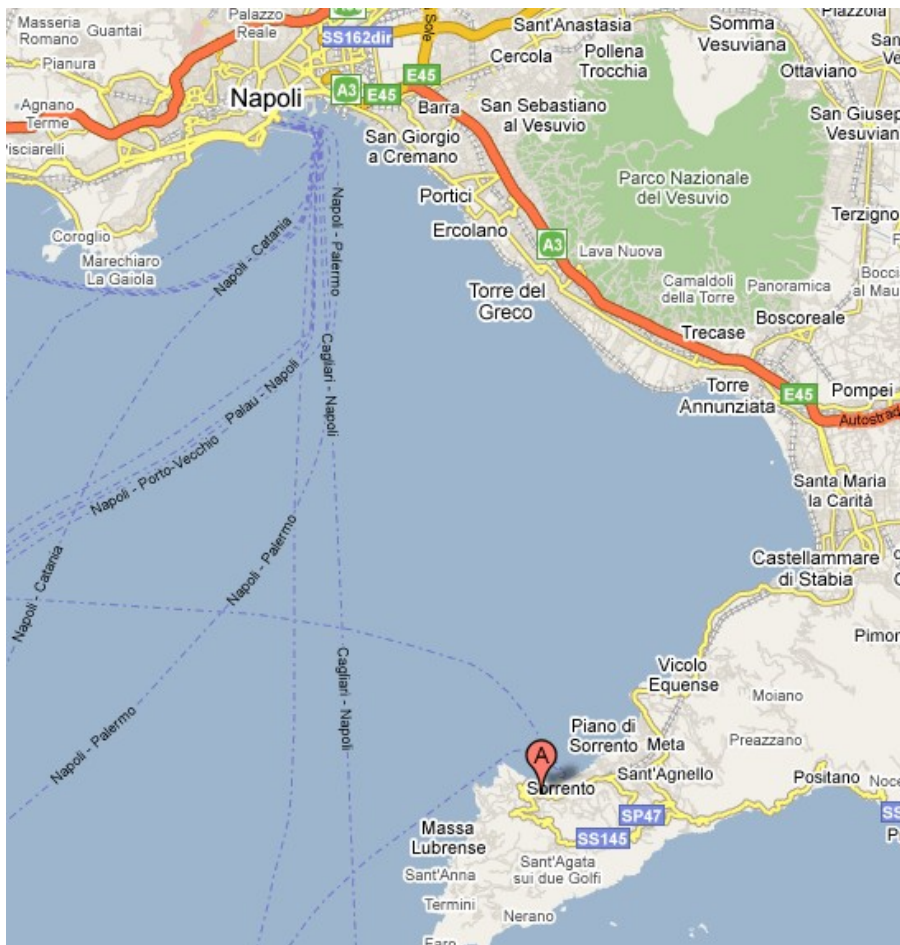

How to reach us